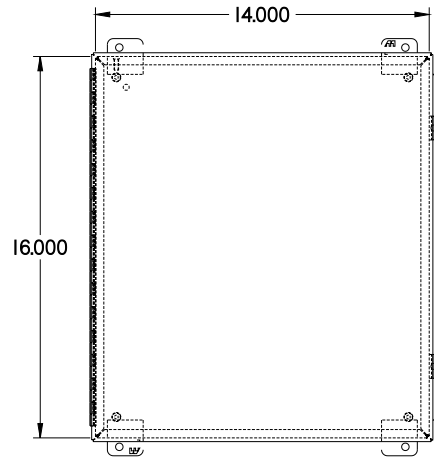

PART No. 1414N4PHSSO6LP

Data subject to change without notice

TOP VIEW

ISOMETRIC VIEW

BACK VIEW

LEFT SIDE VIEW

FRONT VIEW

RIGHT SIDE VIEW