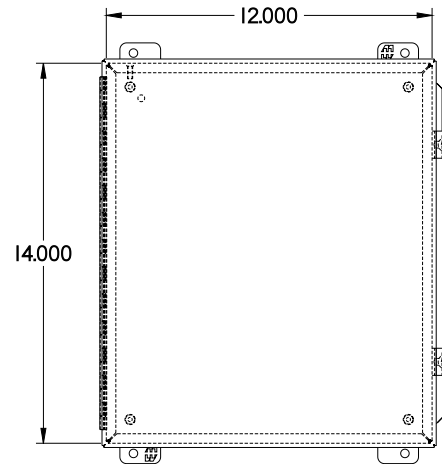

PART No. 1414N4PHSSM6LP

Data subject to change without notice

TOP VIEW

ISOMETRIC VIEW

BACK VIEW

LEFT SIDE VIEW

FRONT VIEW

RIGHT SIDE VIEW