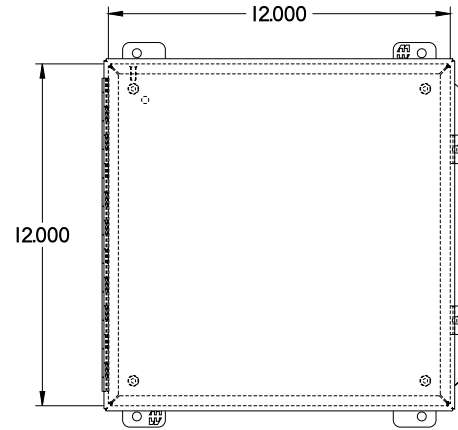

PART No. 1414N4PHSSL6LP

Data subject to change without notice

TOP VIEW

ISOMETRIC VIEW

BACK VIEW

LEFT SIDE VIEW

FRONT VIEW

RIGHT SIDE VIEW